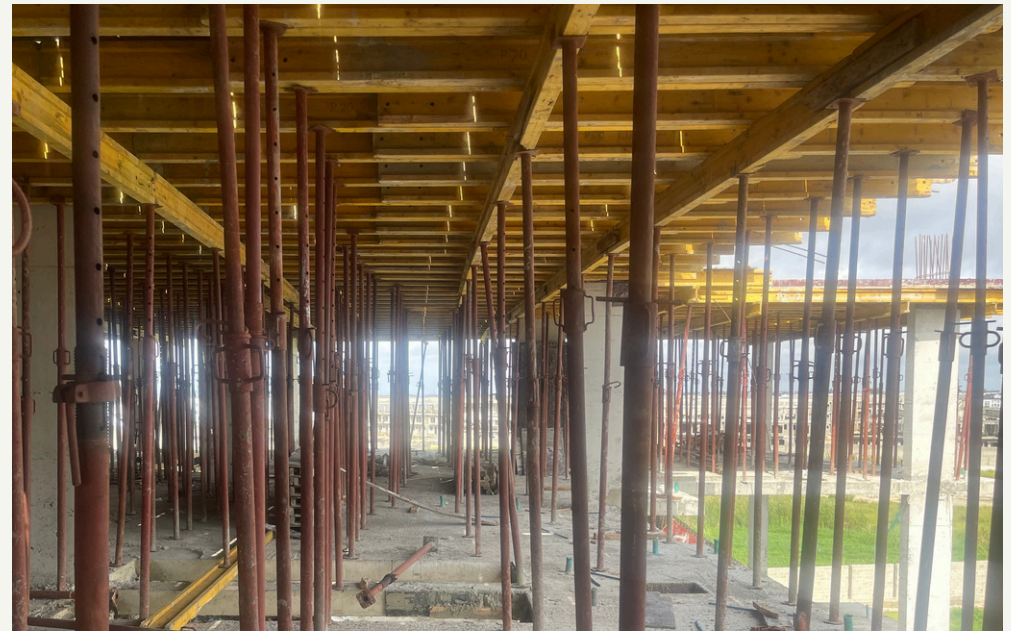

SOME OF OUR ONGOING PROJECTS