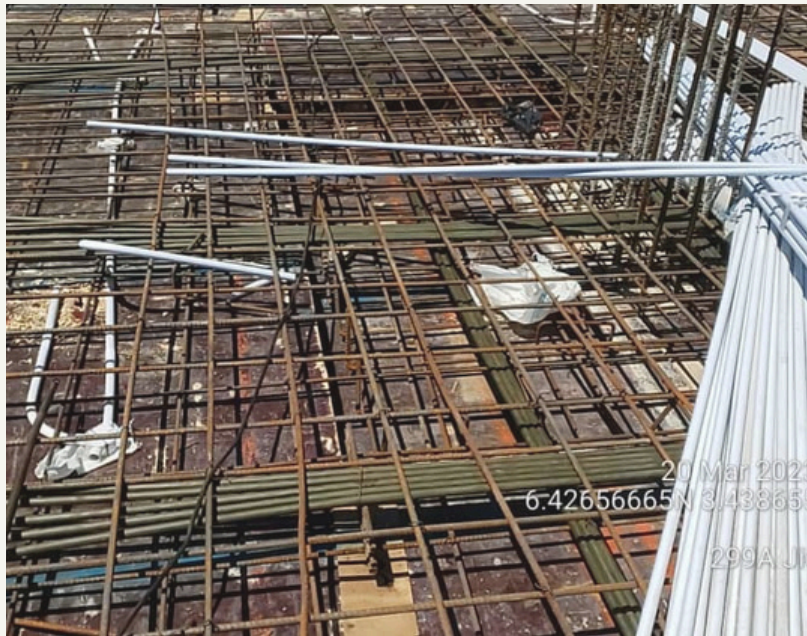

SOME OF OUR COMPLETED PROJECTS