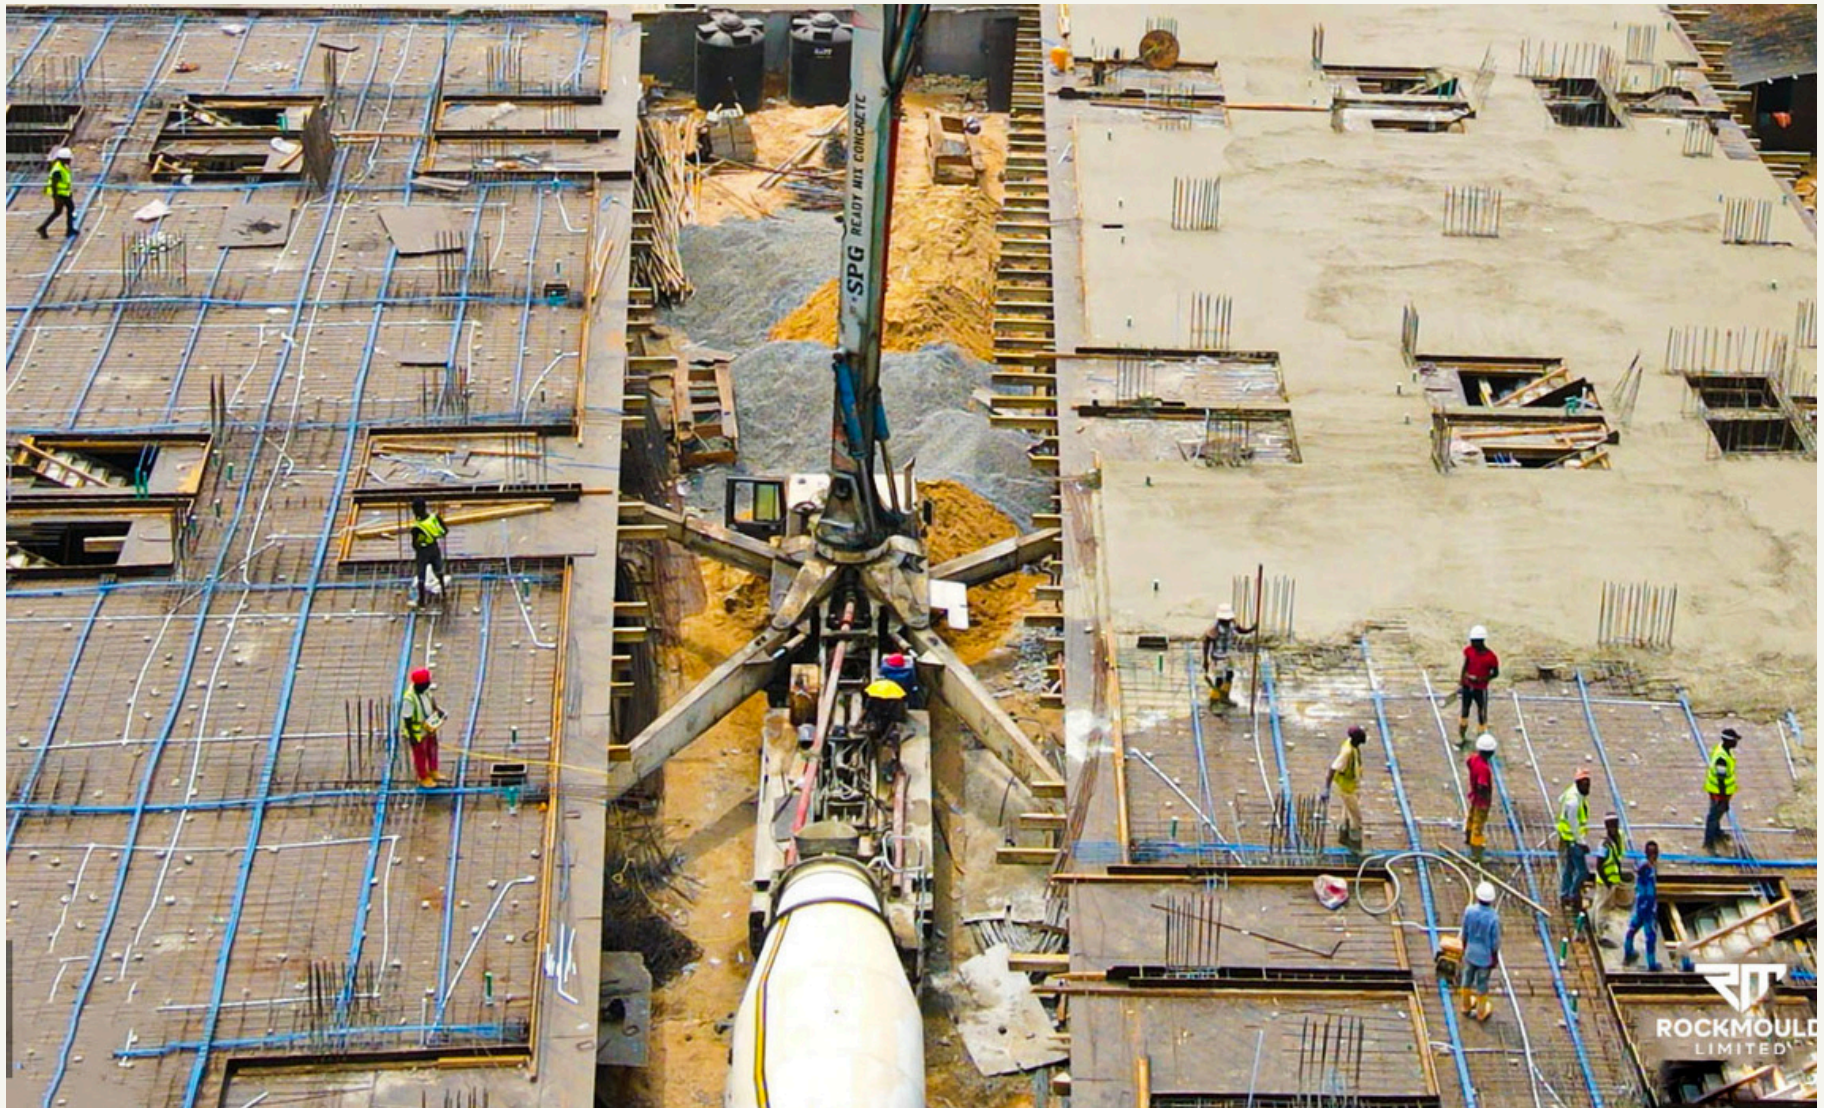

SOME OF OUR ONGOING PROJECTS